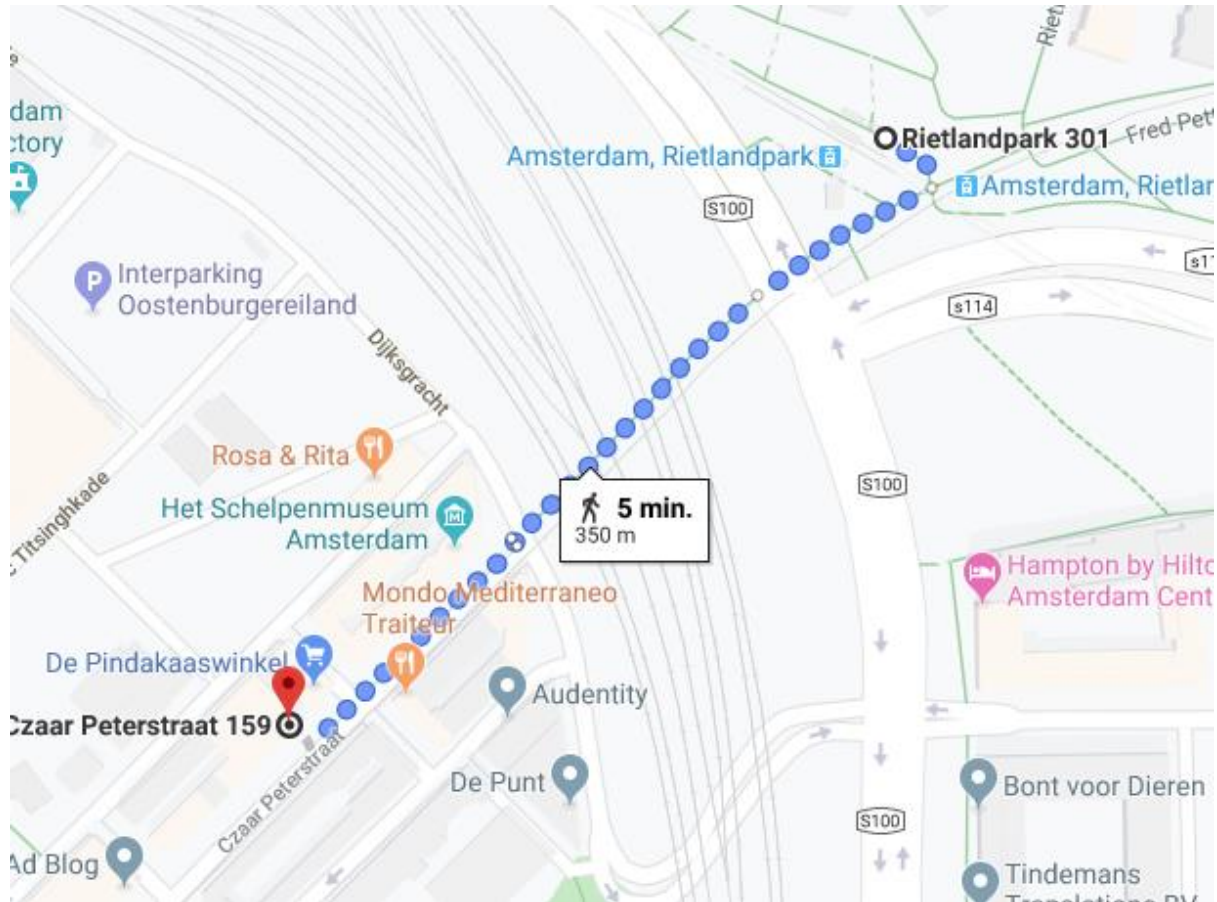

How to get to our office:

Public transport:

Take the train or tram to Amsterdam Central station and from there take tram 26 direction of IJburg. Exit the tram at Rietland Park (see the map below).

If you come from the direction of the Royal Tropical Institute, then take tram nr 7 and exit at 1e Leeghwaterstraat.

By car:

Use your navigator, the Czaar Peterstraat is a one way street!!

You can park in the surrounding streets or at the Interparking Oostenburgereiland.

Both are paid parking places and not cheap.